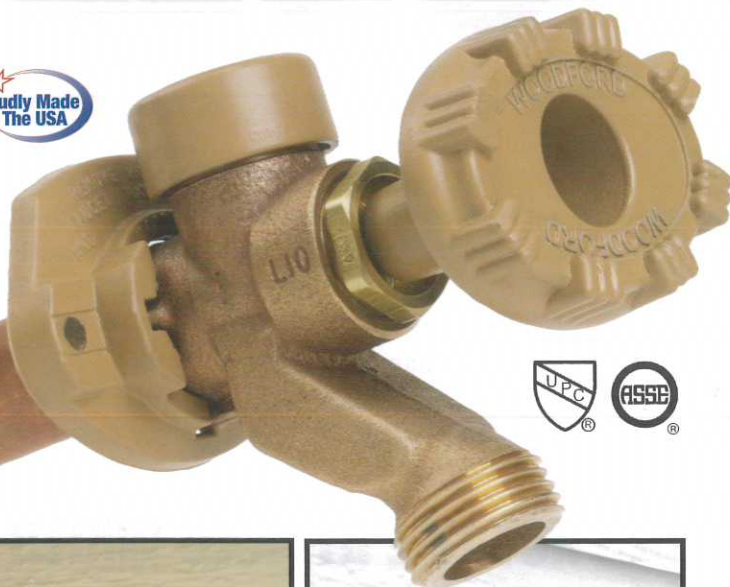

SAY GOOD-BYE TO PIPE RUPTURES!

**New Woodford
Model 19 Faucet
Solves The Problem.**

The home owner closes the **Model 19**, but leaves the hose on. An unforeseen cold snap occurs. Most outside faucets in the area, with hoses left on, freeze up and cause a pipe rupture. **Not the Model 19.** It's designed with the patented Pressure Reducing Valve. The freezing faucet can't build up enough pressure to rupture the pipe. **Smart home owner!** It's a new era in outside plumbing. Brought to you by Woodford Manufacturing. Ask your plumber about the 5 year Limited Warranty. This unit also offers anti-siphon protection. Includes a powder coated cast aluminum handle.