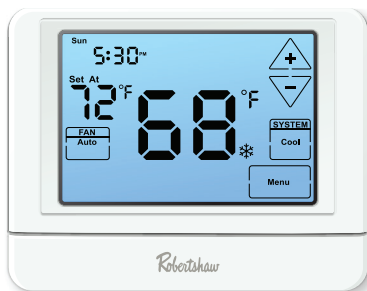

RS9110T

Programmable Thermostat
Single Stage – 1 Heat / 1 Cool

Robertshaw®

RS9110T

Features and Benefits

- Quick, easy installation
- Modern, user-friendly design and operation
- 7-day, 5-1-1 or non-programmable
- Large 8.8-square-inch blue backlit touchscreen display
- Auto changeover
- Adjustable temperature differential (swing)

Description

Contractors can offer owners easy, yet powerful and reliable single-stage heating and cooling control in a simple, modern design with the RS9110T programmable wall thermostat.

Easy installation.

- Large terminal blocks
- Universal sub-base

Easy setup.

- Quick-access menu button
- Contractor/technician setup menu
- Easy-to-understand programming menus
- Intuitive wake, leave, return, sleep programming icons

- Factory pre-set energy-efficiency program

Simple, yet powerful control.

- Large, easy-to-read 8.8-square-inch blue backlit touchscreen display
- Easy-access front-load battery compartment
- Adjustable temperature differential (swing) for energy optimization and maximum